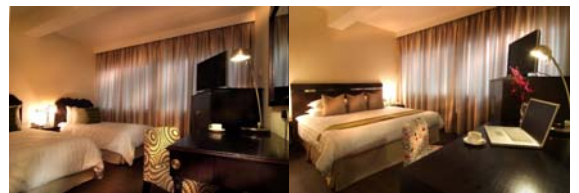

## *Run-of-House Superior/Deluxe \$128<sup>++</sup>*

**Want a basic room stay? This is the package for you!**

Inclusions:

- Complimentary Welcome drink (non-alcoholic) at Breeze Beer Garden
- Free broadband Internet
- Free daily newspapers
- Free shuttle service to Outram Park MRT/Clarke Quay/Chinatown Suntec Convention/ Exhibition Centre/Shenton way/Orchard Road

## *Executive Package \$138<sup>++</sup>*

**Run-of-House Superior/Deluxe room stay with all the business perks!**

Inclusions:

- Complimentary Welcome drink (non-alcoholic) at Breeze Beer Garden
- 01 complimentary daily breakfast
- Free broadband Internet
- Free mini-bar
- Free local calls
- Free daily newspapers
- Free shuttle service to Outram Park MRT/Clarke Quay/Chinatown Suntec Convention/ Exhibition Centre/Shenton way/Orchard Road
- Additional person at \$15<sup>++</sup>

Superior & Deluxe rooms in Indian & Modern themes