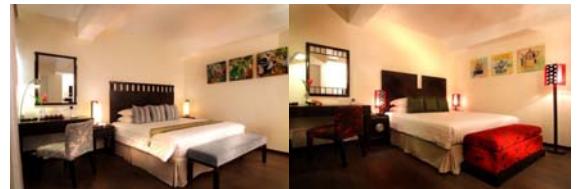

Executive Deluxe rooms in Malay and Chinese themes

Executive Suite Stay $198⁺⁺

Enjoy our Executive Suite with this promotional rate!

Inclusions:

- Complimentary Welcome drink (non-alcoholic) at Breeze Beer Garden
- 01 complimentary daily breakfast
- Free broadband Internet
- Free mini-bar
- Free local calls
- Free daily newspapers
- Free shuttle service to Outram Park MRT/Clarke Quay/Chinatown Suntec Convention/ Exhibition Centre/Shenton way/Orchard Road
- Additional person at $15⁺⁺