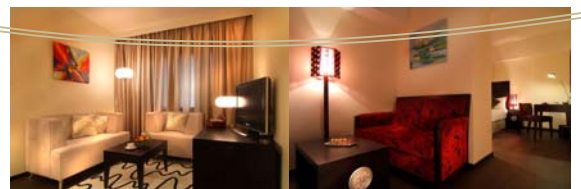

## *Run-of-House Superior/Deluxe \$128<sup>++</sup>*

**Want a basic room stay? This is the package for you!**

Inclusions:

- Complimentary Welcome drink (non-alcoholic) at Breeze Beer Garden
- Free broadband Internet
- Free daily newspapers
- Free shuttle service to Outram Park MRT/Clarke Quay/Chinatown Suntec Convention/ Exhibition Centre/Shenton way/Orchard Road

## *Executive Package \$138<sup>++</sup>*

**Run-of-House Superior/Deluxe room stay with all the business perks!**

Inclusions:

- Complimentary Welcome drink (non-alcoholic) at Breeze Beer Garden
- 01 complimentary daily breakfast
- Free broadband Internet
- Free mini-bar
- Free local calls
- Free daily newspapers
- Free shuttle service to Outram Park MRT/Clarke Quay/Chinatown Suntec Convention/ Exhibition Centre/Shenton way/Orchard Road
- Additional person at \$15<sup>++</sup>

## *Executive Deluxe Stay \$158<sup>++</sup>*

**Fantastic Executive Deluxe Specials not to be missed!**

Inclusions:

- Complimentary Welcome drink (non-alcoholic) at Breeze Beer Garden
- 01 complimentary daily breakfast
- Free broadband Internet
- Free mini-bar
- Free local calls
- Free daily newspapers
- Free shuttle service to Outram Park MRT/Clarke Quay/Chinatown Suntec Convention/ Exhibition Centre/Shenton way/Orchard Road
- Additional person at \$15<sup>++</sup>

## *Executive Suite Stay \$198<sup>++</sup>*

**Enjoy our Executive Suite with this promotional rate!**

Inclusions:

- Complimentary Welcome drink (non-alcoholic) at Breeze Beer Garden
- 01 complimentary daily breakfast
- Free broadband Internet
- Free mini-bar
- Free local calls
- Free daily newspapers
- Free shuttle service to Outram Park MRT/Clarke Quay/Chinatown Suntec Convention/ Exhibition Centre/Shenton way/Orchard Road
- Additional person at \$15<sup>++</sup>